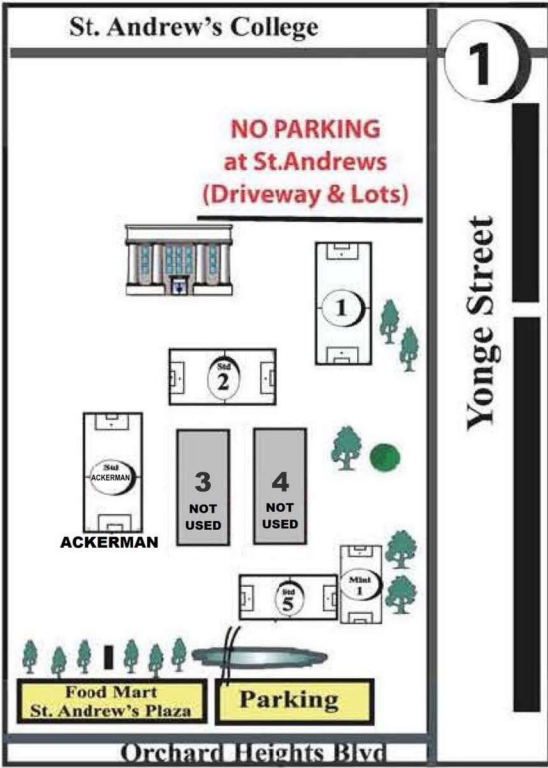

**SOCCER AREAS**  
 SB - Sheppard's Bush  
 SAC - St. Andrews Coll.  
 MAG - Magna  
 STB - Stewart Burnett  
 See Page 2/other side

Nr.	Field	Nr.	Field	Nr.	Field	Nr.	Field	Nr.	Field
22	Ada Johnson	21	Civic Square (Mini)	40	Highland Park	15	Optimist Park	6	Sunoco
32	Aurora Grove	34	Confederation Park	31	Holy Spirit	4	Our Lady of Grace	29	Town Park (Micro)
8	Aurora Heights	10	Craddock Park	19	Lambert Wilson (Legion Pk)	35	Regency Acres (Mini)	39	Williams H.S. (East)
25	Aurora High Back	3	Devons Drive	11	Lester B. Pearson P.S.	30	Sheppard's Bush	36	Williams H.S. (Front)
24	Aurora High Front	46	Ecole Renaissance	41	Light of Christ	1	St. Andrews College	37	Williams H.S.(Micros E & W)
26	Aurora Sen. P.S.	9	Fleury Park	7	Machell Park	17	St. Jerome	38	Williams H.S. (West)
27	Aurora Sen. P.S. (Mini)	28	George St. P.S.	33	Magna	20	St. Maximillian Kolbe Grass		
18	Aurora Sports Dome	14	Hamilton Park	13	McMahon Park (Micro)	45	St. Maximillian Kolbe Turf		
43	Cardinal Carter	5	Harmon Park	42	Norm Weller	47	Stewart Burnett		
44	Chapman Park	23	Hickson Park	16	Northern Lights P.S.	2	Summit Park		

Aurora Youth Soccer Club  
75 Mary Street, Unit 3  
Aurora ON, L4G 1G3

T: 905-727-0624 E-mail: info@aysc.ca  
F: 905-727-1655 Web: www.AYSC.ca

Access to St. Andrews College fields is only through the parking lots off Orchard Heights Blvd.  
**DO NOT PARK AT ST. ANDREWS**

**Industrial Parkway South**